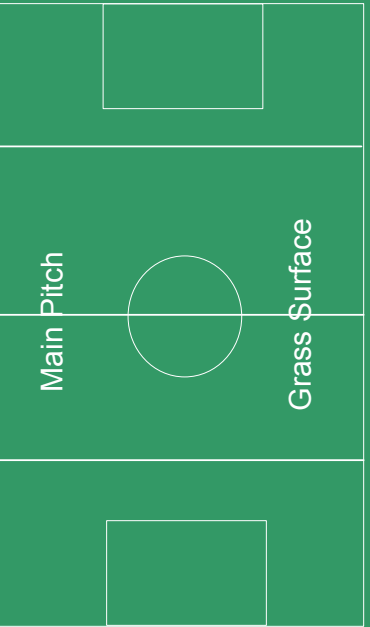

ST BRENDAN'S TERRACE

CHANEL GROVE

015.084
1177

Bus Parking
Mtnce
Shed

New Parnells
Club House

Sports
Hall

Tarmac
Playground

Chanel College

COOLOCK VILLAGE

Chanel Court